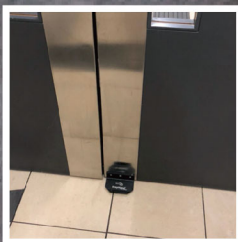

Suitable for wooden, metal or glass doors

Your Sales Consultant

www.lbshygiene.com.hk
Service Hotline: 2302 0991