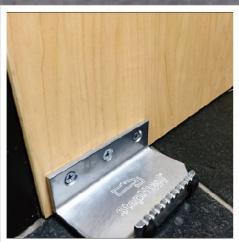

LBS Hygiene
史偉莎

What should I do if the door handle is full of germs?
LBS StepNpull can let you open the door by your foot!

Simple to use, just pull your foot and leg back to open the door. Can also be used with push doors

Made of ADC12 aluminum, with stronger durability, high hardness and strength characteristics

ADA compliant
(Americans with Disabilities Act)

LBS StepNpull I

Size : 5.0 (W) x 1.5 (H) x 3.0 (D) inch
Weight : 227 g