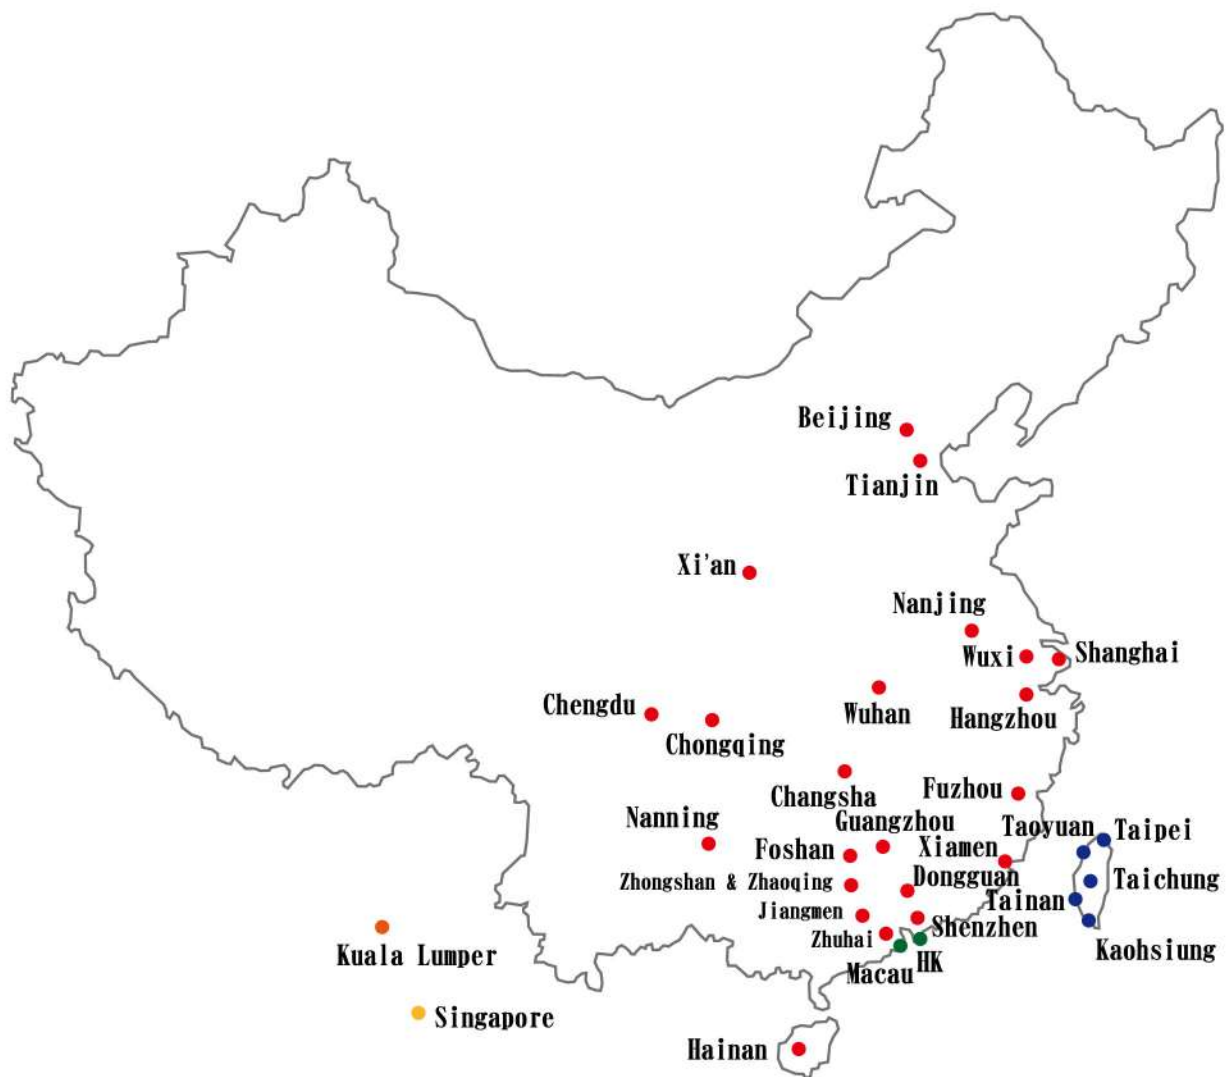

Contact Us

Contact:

HK (852) 2302 0991   Mainland China 400 864 9998   Taiwan 0800 002 678
Macau (853) 2871 9588   Kuala Lumpur (60) 3 21610808   Singapore (65) 6513 3668

www.lbsgroup.com.hk

cs@lbsgroup.com.hk

HK Headquarter:
6/F, Port 33, 33 Tseuk Luk Street, San Po Kong, KLN