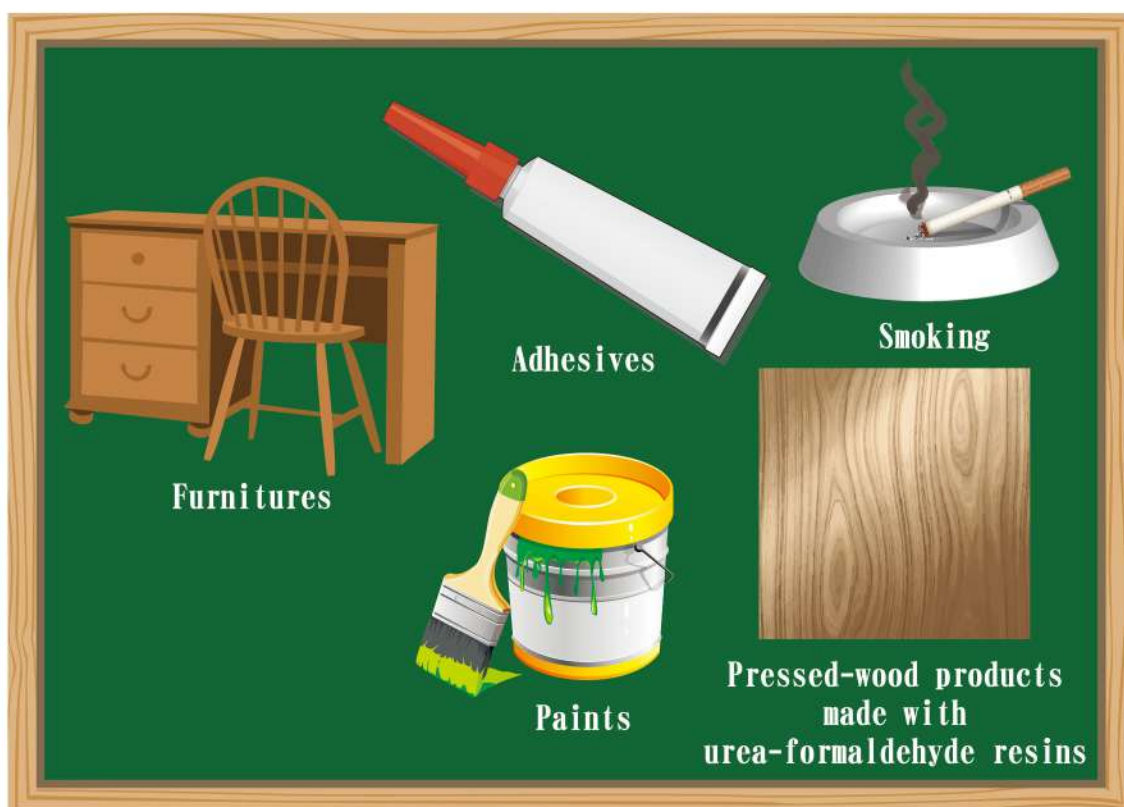

- ◆ Main sources of indoor volatile organic compounds include:

Product & Service

PDC-NANO air purifier

- 👍 Has already complied with the "Information on air purifiers meeting specified specifications applicable to catering business" which announced by FEHD
- 👍 Has patented technology developed with R&D center NAMI in HK which is designated by ITC
- 👍 Actively release reactive oxygen species, kill germs and decompose harmful substances in the air, then convert them into harmless substances such as water and carbon dioxide
- 👍 H13 HEPA filter is highly effective to filter 99.97% of PM0.3 air pollutants such as pollen, dust, smoke and mold
- ◇ Dimension: 21.5 (W) x 24.0 (H) x 13.8 (D) cm
- ◇ Net Weight: 2.87 kg